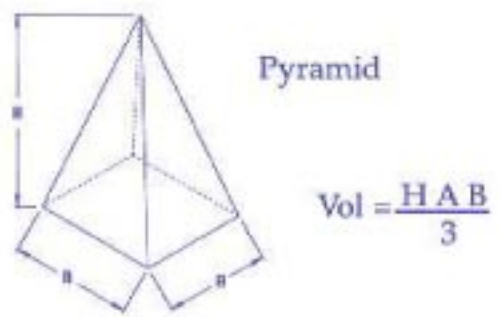

TYPICAL BLADDER SHAPES & VOLUMES

Typical Bladder Fittings

**SKETCH YOUR IDEA HERE
FAX OR MAIL TO A T L**

AERO TEC LABORATORIES INC.

Spear Road Industrial Park

Ramsey, NJ 07446-1251 USA

Tel: 201-825-1400 Fax: 201-825-1962