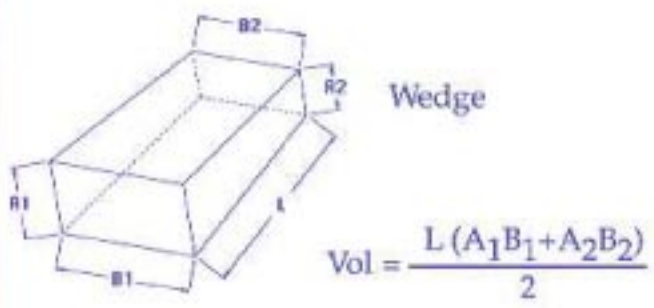

TYPICAL BLADDER SHAPES & VOLUMES

Typical Bladder Fittings

**SKETCH YOUR IDEA HERE
FAX OR MAIL TO A T L**

AERO TEC LABORATORIES INC.

Spear Road Industrial Park

Ramsey, NJ 07446-1251 USA

Tel: 201-825-1400 Fax: 201-825-1962