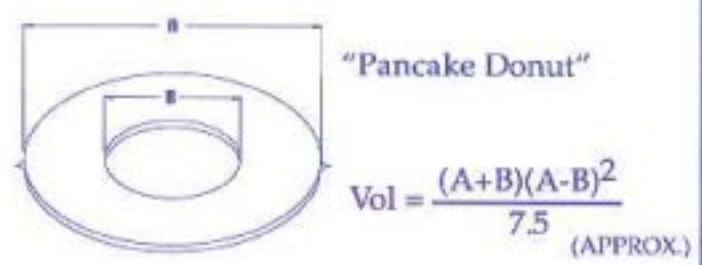

TYPICAL BLADDER SHAPES & VOLUMES

Typical Bladder Fittings

**SKETCH YOUR IDEA HERE
FAX OR MAIL TO A T L**

AERO TEC LABORATORIES INC.

Spear Road Industrial Park

Ramsey, NJ 07446-1251 USA

Tel: 201-825-1400 Fax: 201-825-1962