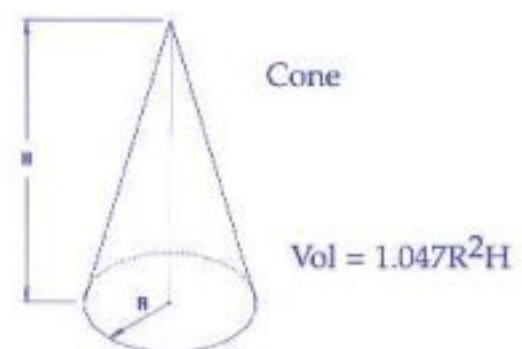

TYPICAL BLADDER SHAPES & VOLUMES

Typical Bladder Fittings

**SKETCH YOUR IDEA HERE
FAX OR MAIL TO A T L**

AERO TEC LABORATORIES INC.

Spear Road Industrial Park

Ramsey, NJ 07446-1251 USA

Tel: 201-825-1400 Fax: 201-825-1962